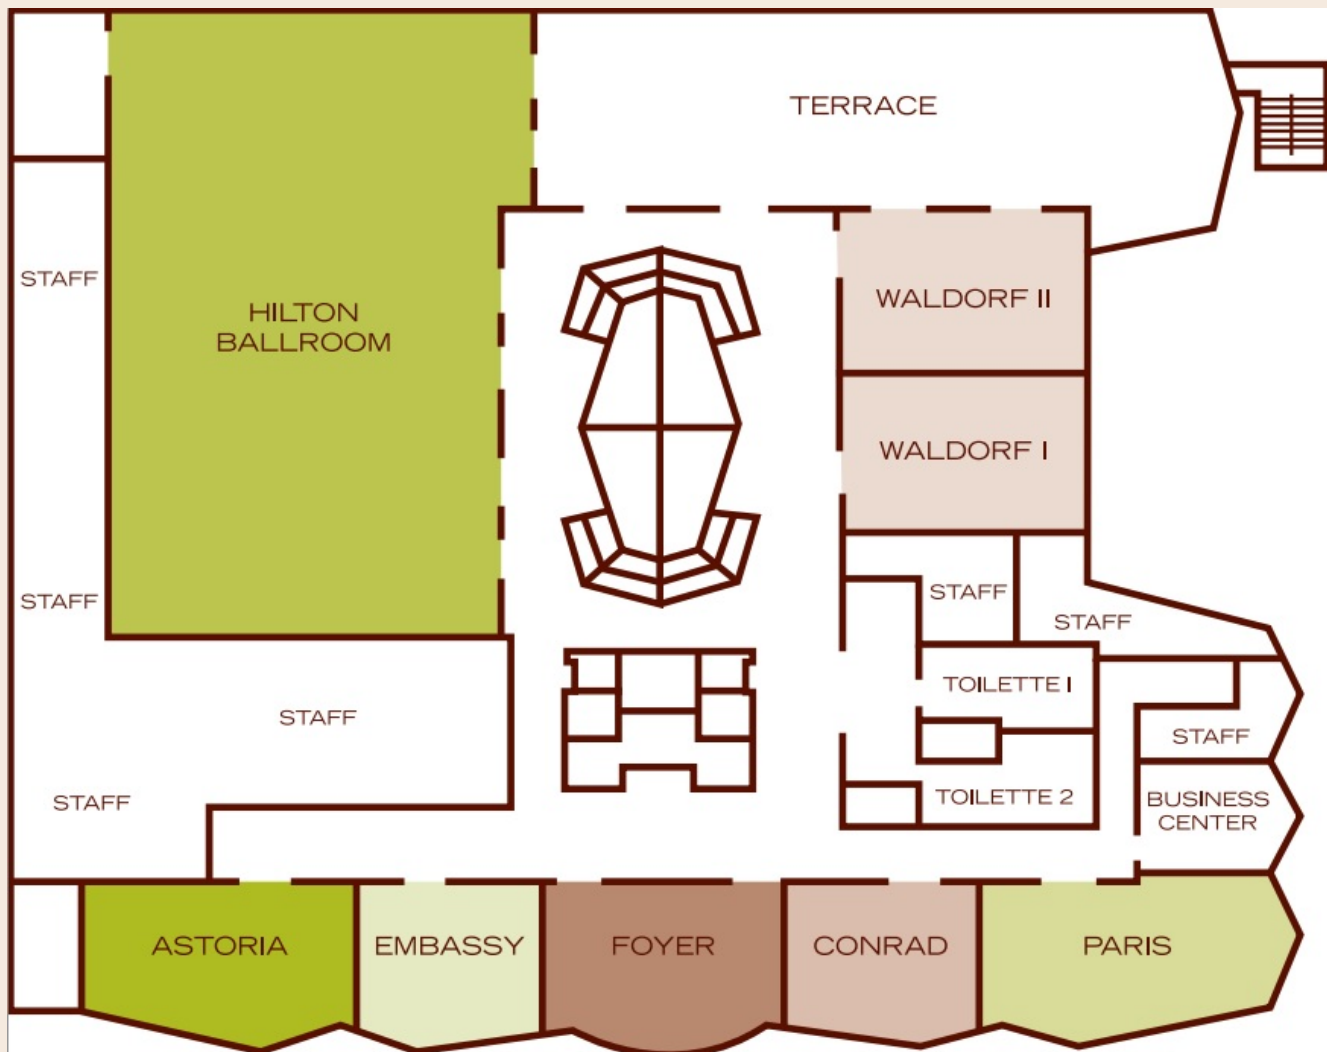

EQUIPMENT AND CAPACITY OF CONFERENCE ROOMS

- 8 conference rooms supported by modern audiovisual equipment
- The hotel features 1,200 sq. meters of function space including summer terrace, natural day light, individually controlled air-conditioning and adjustable light
- The most suitable place for arranging conferences, exhibitions, fashion shows, gala dinners, receptions, weddings and family celebrations
- As the largest meeting space in the city, the Hilton Ballroom comfortably accommodates up to 650 attendees in theatre-style with its 5 m height of ceiling
- Hilton Ballroom equipped with interpreting booths and built-in stage

Name of Room	Dimensions (m)	Sqm	Theatre	Classroom	Round Tables	Cabaret	Reception	U-Seating	I-Seating	Geneva
Hilton Ballroom	33 x 17 x 5	560	624	400	430	260	500	100	-	120
Waldorf I	9 x 10 x 4	90	70	60	60	36	60	26	20	38
Waldorf II	8 x 10 x 4	80	60	50	60	36	60	26	20	38
Waldorf I + II	17 x 10 x 4	170	150	110	140	84	140	48	38	56
Paris	10 x 6 x 3	60	42	30	40	24	30	22	22	-
Conrad	7 x 7 x 3	49	40	27	40	24	30	20	18	26
Foyer	6 x 12 x 3	72	50	30	60	40	60	-	-	-
Embassy	7 x 7 x 3	49	40	27	40	24	30	20	18	26
Astoria	10 x 6 x 3	60	42	30	40	24	30	22	22	-